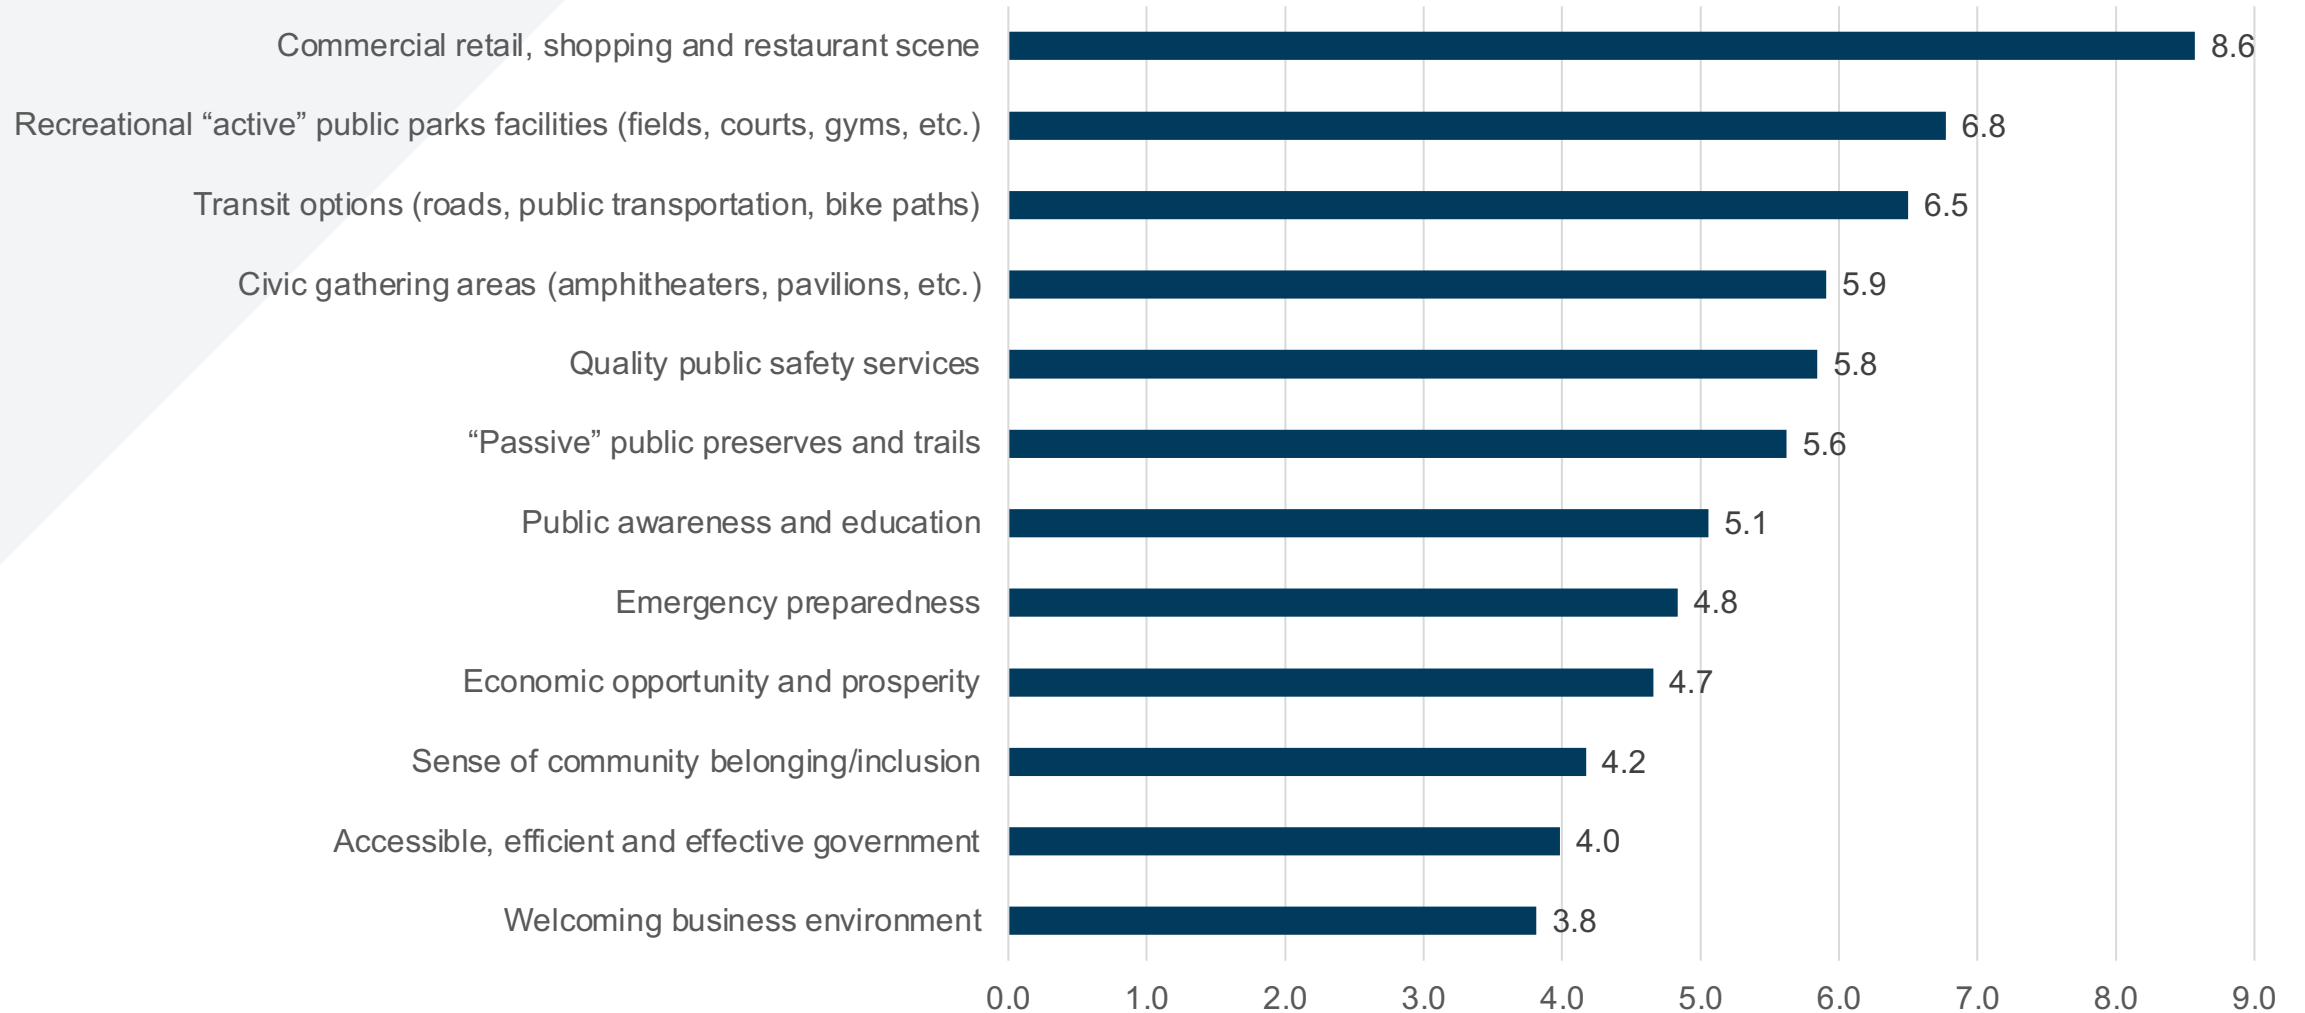

Love the lights some businesses have added to the alley side of their building. Encourage all building owners to install soft alley lighting on the exterior of their building.

 Municipal Partnerships | 12 days ago

Source: 2022 Social Pinpoint

Stakeholder Views on the City's Future

Opportunities

What do you want to see more of in Ennis?

Source: 2022 Social Pinpoint Community Survey

*131 respondents

Most Important Priorities