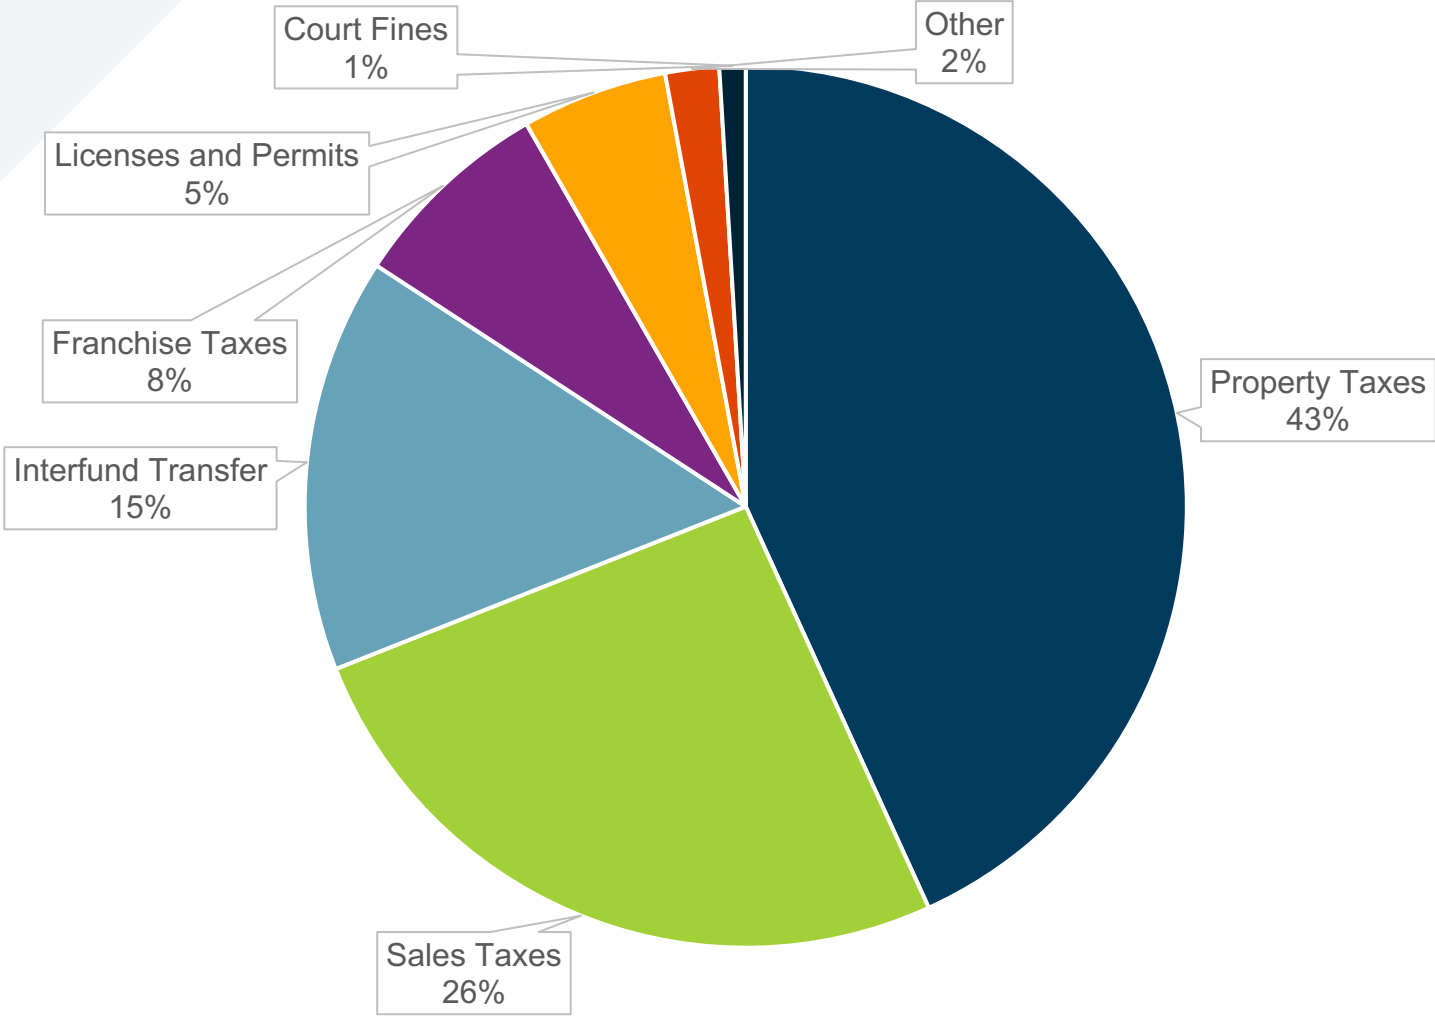

City Revenues

FY22-23 Budgeted General Fund Revenues

Source: City of Ennis Adopted Budget FY 22-23, p. 20