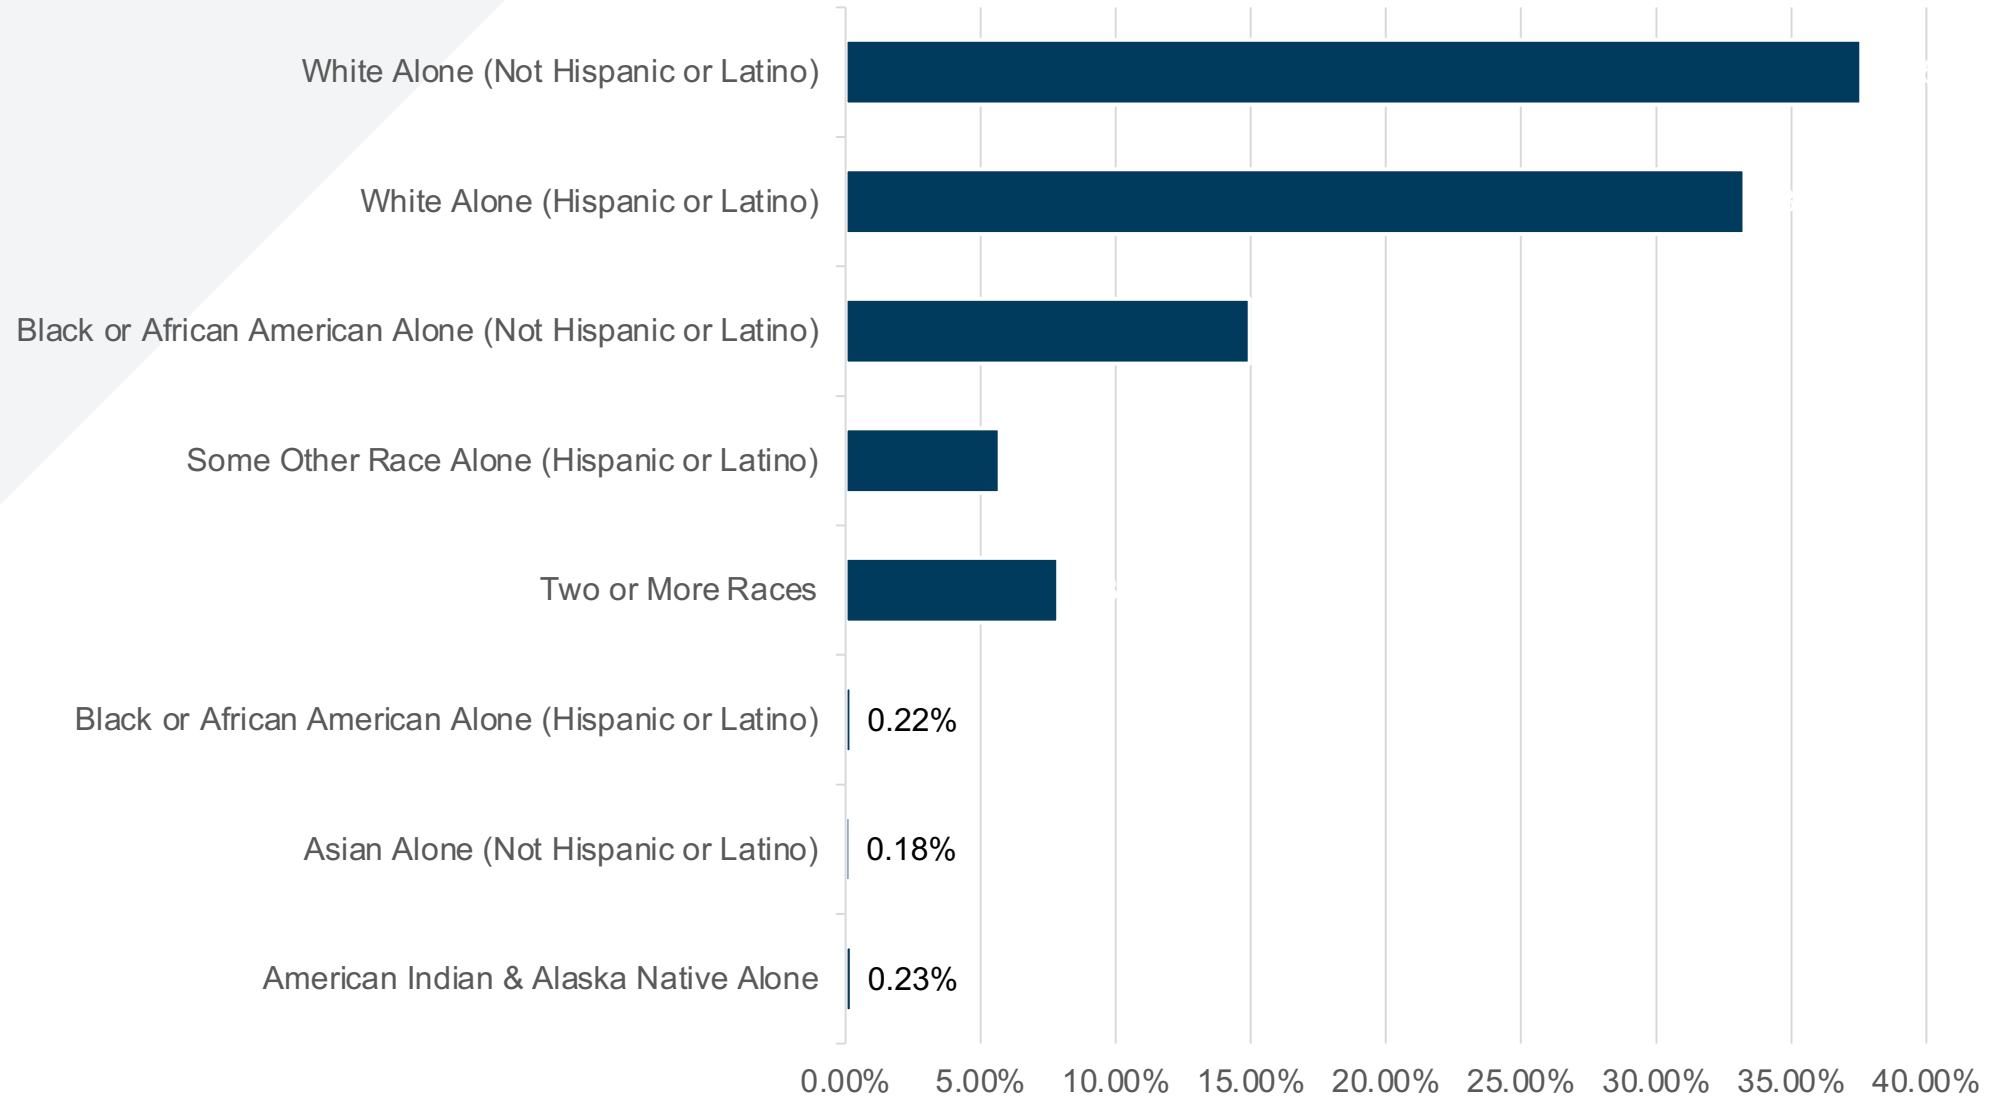

Source: U.S. Census Bureau, 2020 Census

\$63,203
Median Household
Income

\$134,100
Median Home
Value

77.1%
High School
Graduate or
Higher

14%
Residents in
Poverty

Demographics: Race and Ethnicity

Source: U.S. Census Bureau, 2020