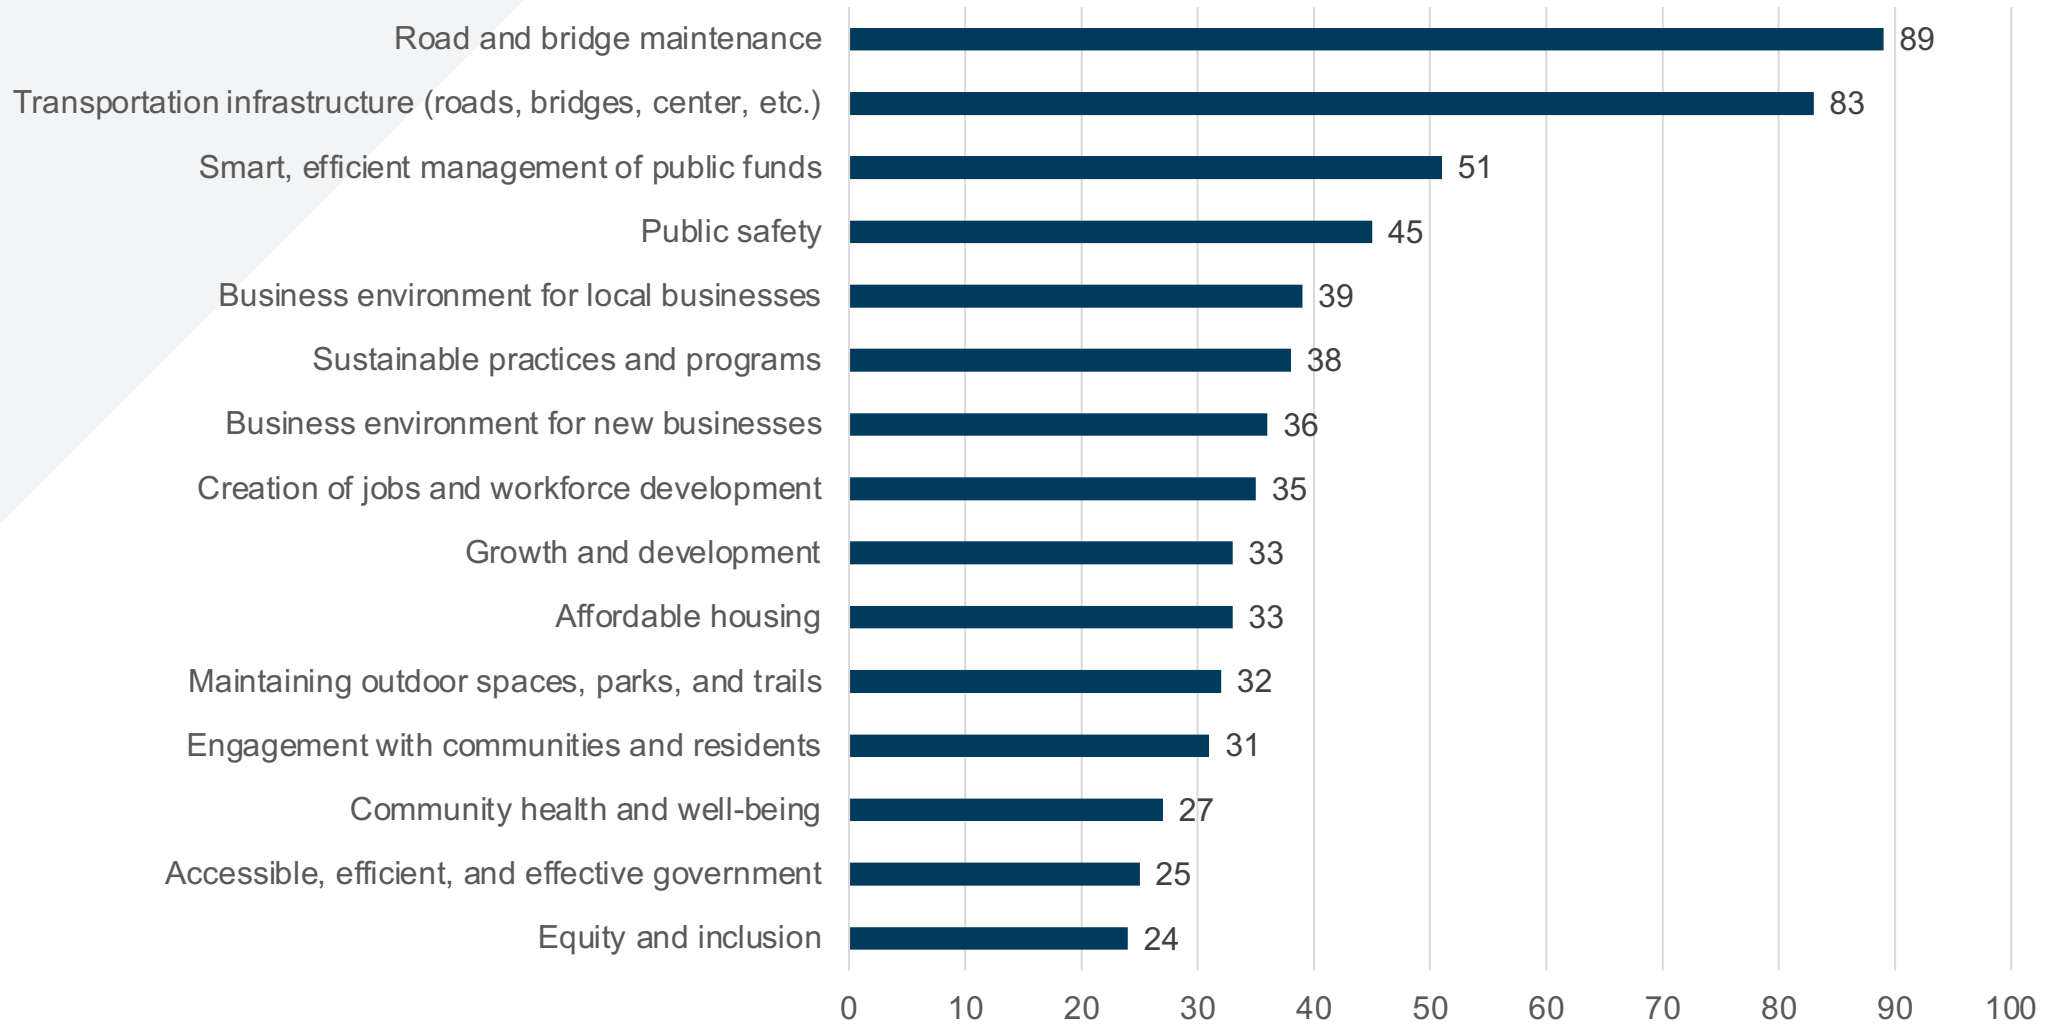

Source: City of Ennis Adopted Budget FY 22 – 23, p. 24

City Government—What Does the City Do Well?

Source: 2022 Social Pinpoint Community Survey

City Government—What Can Be Improved?

*136 respondents

Source: 2022 Social Pinpoint Community Survey