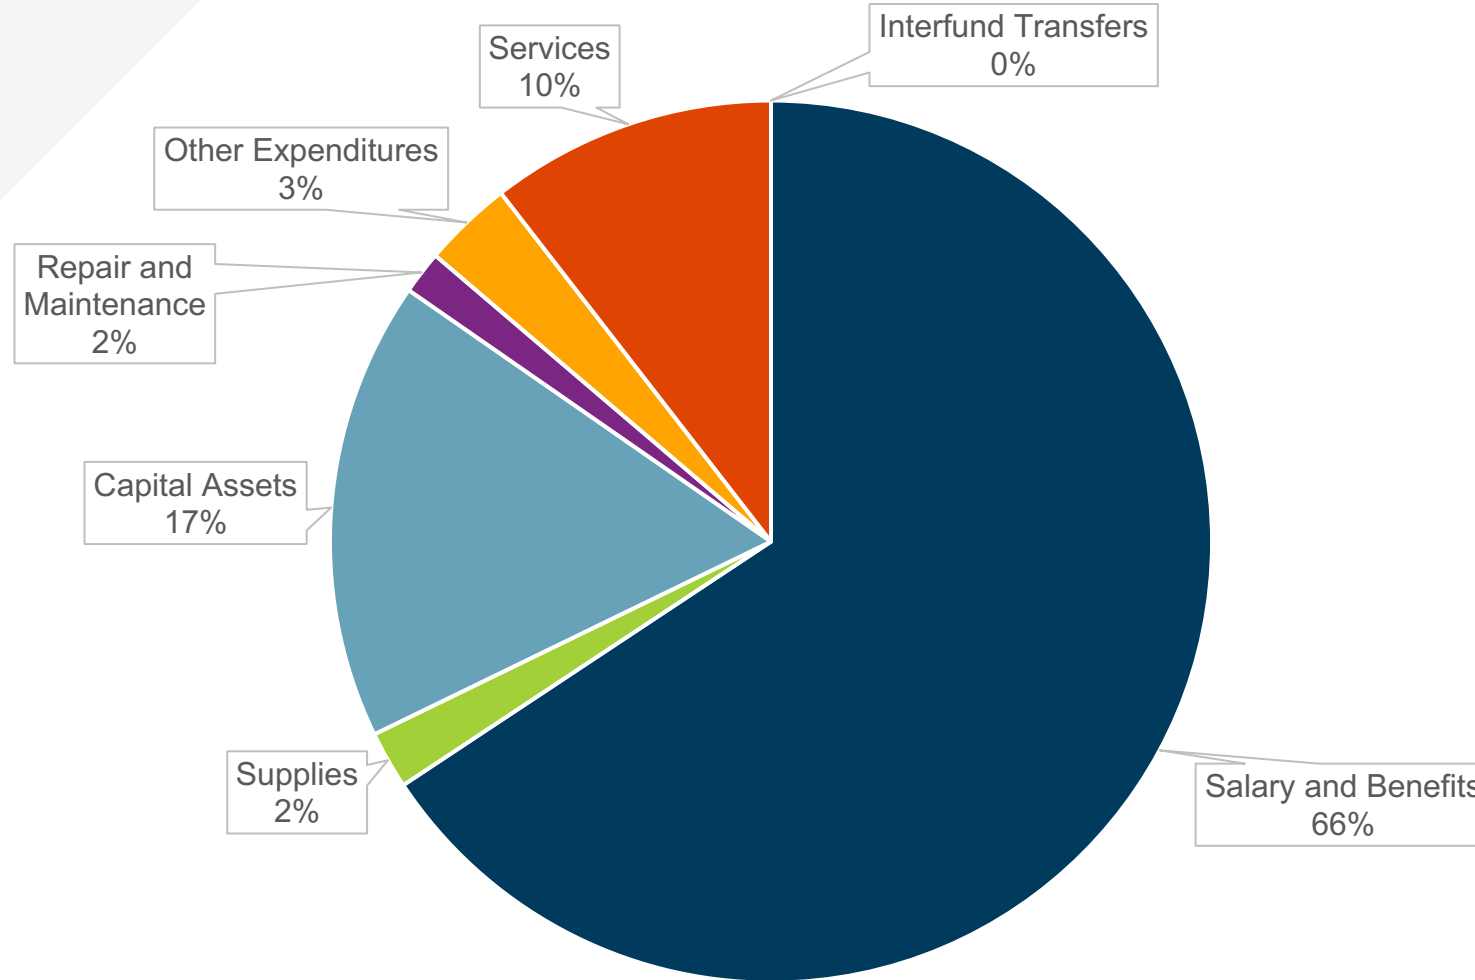

Source: 2022 Comprehensive Annual Financial Report

Ennis Government

City Revenues

FY22-23 Budgeted General Fund Revenues

Source: City of Ennis Adopted Budget FY 22-23, p. 20

City Expenditures

FY21-22 Budgeted General Fund Expenditures