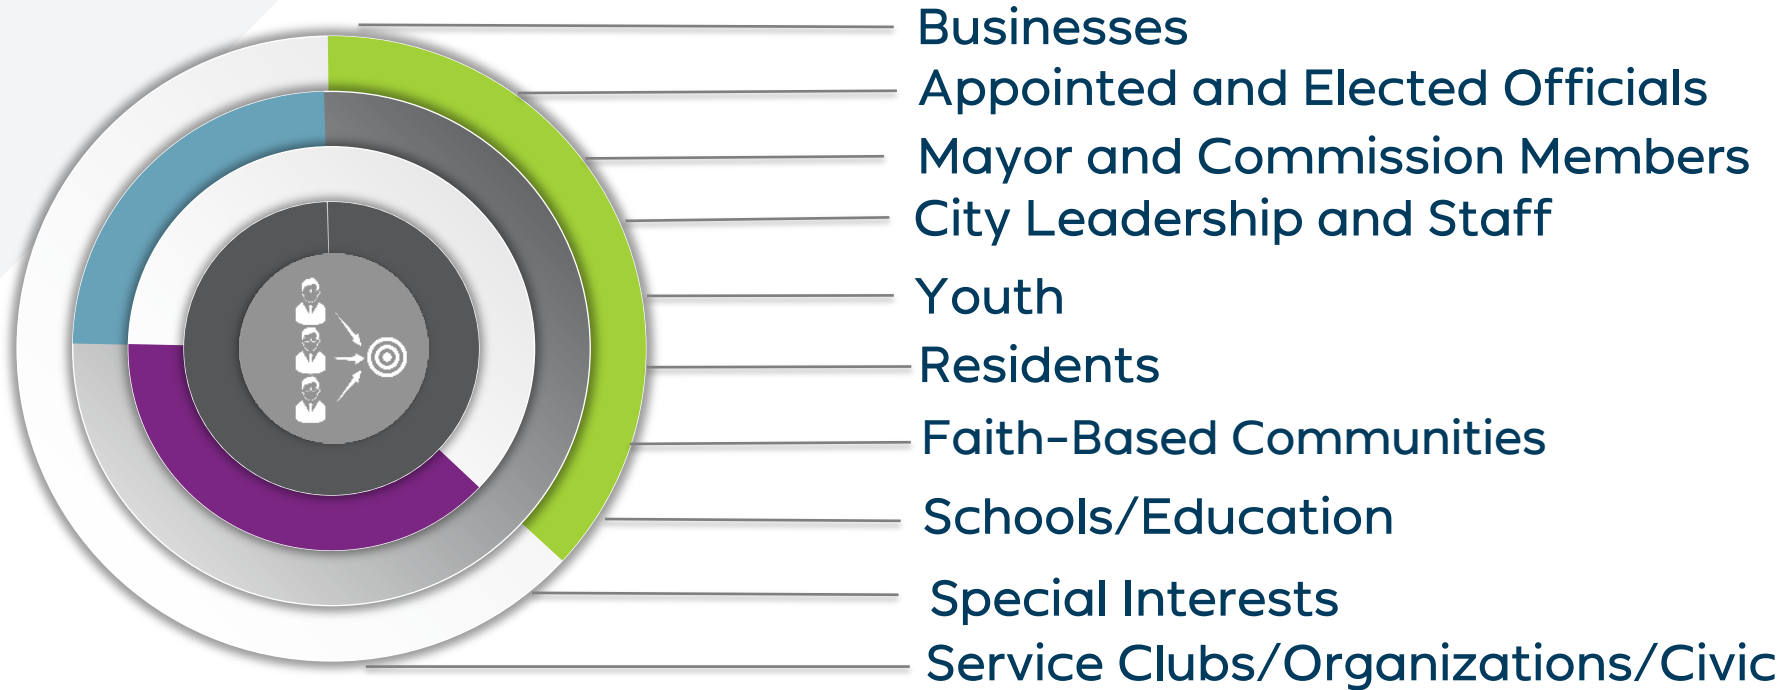

This Photo by Unknown author is licensed under [CC BY-NC-ND](https://creativecommons.org/licenses/by-nc-nd/4.0/).

Environmental Scan Discussion: Zoom Features Guide

Raise Hand Feature

Chat Feature

Open Discussion Question:

Environmental Scan Approach

- ✓ Interviews with Diverse Stakeholders
- ✓ Social Pinpoint Community Engagement Platform
- ✓ Other Existing Plans and Community Engagement Work

Virtual Community Engagement